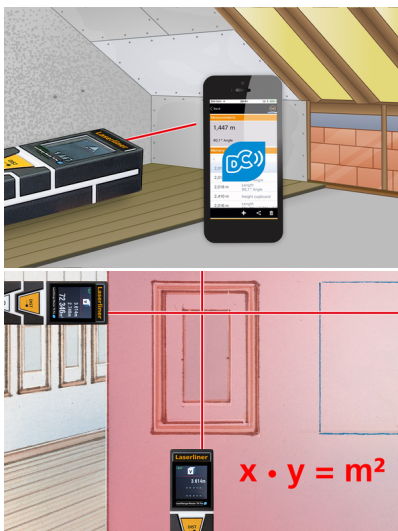

LaserRange-Master T4 Pro

Laser range finder – with Digital Connection interface and angle function

The accurate rangefinder is ideal for measuring lengths, areas and volumes, for example when determining room sizes. The measuring instrument has an easy-to-read display and a Digital Connection interface for the easy transfer of measured data to mobile phones with the MeasureNote app.

- Point-precise measuring with laser to determine lengths exactly
- Ideal for recording room sizes and calculating material quantities
- Determination of horizontal and vertical distance with 360° slope sensor
- Continuous measuring function
- Measuring levels with practical switching function: front, rear and with tripod
- Simple transfer of measured data through Digital Connection interface to mobile phone for MeasureNote app
- Easy-to-read 3-line colour LC display with touch function
- Sturdy, ergonomically designed housing

TECHNICAL DATA

Precision (Typical)*	± 2 mm
Measurement Range (Inside)**	0.2 m - 40 m
Accuracy Angle Measurement	0,1°
Measurement Range Angle Measurement	+/- 90°
Laser Wavelength	650 nm
Laser Class	2 / < 1 mW (EN 60825-1:2014/A11:2021 / EN 50689:2021)
Units	m / ft / inch / _ ' _ "
Power Supply	2 x 1.5V LR03 (AAA)
Operating Conditions	0°C ... 40°C, max. humidity 85% rH, no condensation, max. working altitude 2000 m above sea level
Dimensions (W x H x D)	23 mm x 100 mm x 23 mm
Weight	82 g (incl. batteries)

SCOPE OF DELIVERY

Item No. 080.850A   GTIN (EAN) 4021563698158   SU 5