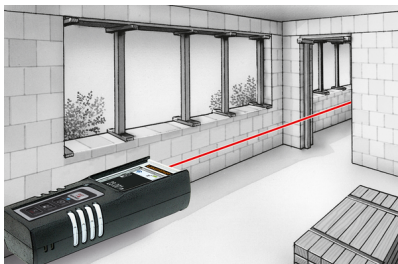

## DistanceMaster Compact Pro

Laser distance meter – with Digital Connection interface and angle measurement

This point-precise laser rangefinder is ideal for acquiring lengths, areas and volumes, for example when determining room sizes and calculating material quantities. Horizontal and vertical distances can be determined with the 360° slope sensor. The device has switchable measuring points, an illuminated, three-line display and an ergonomic housing with rubberised casing. The measured data can easily be transferred to a smartphone using the Digital Connection interface.

- Point-precise laser measurement for determining lengths, areas and volumes
- Practical determination of diagonals, horizontals and verticals
- Determination of horizontal and vertical distance with 360° slope sensor
- Ideal for recording room sizes and calculating material quantities
- Measuring levels with practical switching function: front and rear
- Simple transfer of measured data through Digital Connection interface to mobile phone
- Easy-to-read display
- Sturdy, ergonomically designed, rubberised casing