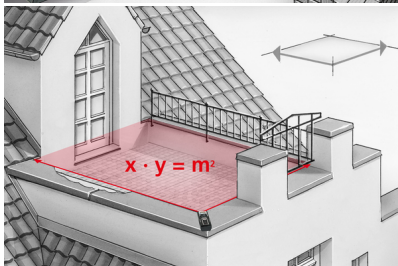

## DistanceMaster Compact Pro

Laser distance meter – with Digital Connection interface and angle measurement

This point-precise laser rangefinder is ideal for acquiring lengths, areas and volumes, for example when determining room sizes and calculating material quantities. Horizontal and vertical distances can be determined with the 360° slope sensor. The device has switchable measuring points, an illuminated, three-line display and an ergonomic housing with rubberised casing. The measured data can easily be transferred to a smartphone using the Digital Connection interface.

- Point-precise laser measurement for determining lengths, areas and volumes
- Practical determination of diagonals, horizontals and verticals
- Determination of horizontal and vertical distance with 360° slope sensor
- Ideal for recording room sizes and calculating material quantities
- Measuring levels with practical switching function: front and rear
- Simple transfer of measured data through Digital Connection interface to mobile phone
- Easy-to-read display
- Sturdy, ergonomically designed, rubberised casing