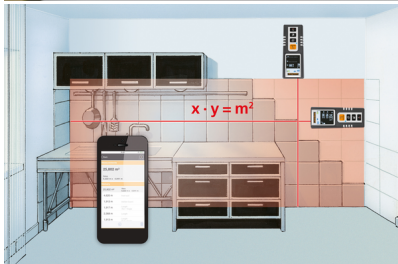

DistanceMaster Compact Plus

Laser distance meter – with Digital Connection interface

This point-precise laser rangefinder is ideal for acquiring lengths, areas and volumes, for example when determining room sizes and calculating material quantities. The device has switchable measuring points, an illuminated, three-line display and an ergonomic housing with rubberised casing. The measured data can easily be transferred to a smartphone using the Digital Connection interface.

- Point-precise laser measurement for determining lengths, areas and volumes
- Practical determination of diagonals, horizontals and verticals
- Ideal for recording room sizes and calculating material quantities
- Measuring levels with practical switching function: front and rear
- Simple transfer of measured data through Digital Connection interface to mobile phone
- Easy-to-read display
- Sturdy, ergonomically designed, rubberised casing