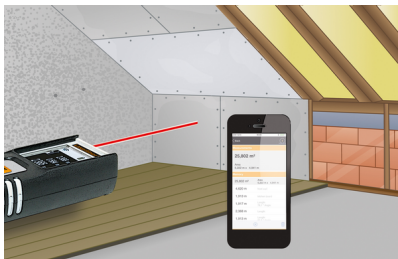

DistanceMaster Compact Plus

Laser distance meter – with Digital Connection interface

This point-precise laser rangefinder is ideal for acquiring lengths, areas and volumes, for example when determining room sizes and calculating material quantities. The device has switchable measuring points, an illuminated, three-line display and an ergonomic housing with rubberised casing. The measured data can easily be transferred to a smartphone using the Digital Connection interface.

- Point-precise laser measurement for determining lengths, areas and volumes
- Practical determination of diagonals, horizontals and verticals
- Ideal for recording room sizes and calculating material quantities
- Measuring levels with practical switching function: front and rear
- Simple transfer of measured data through Digital Connection interface to mobile phone
- Easy-to-read display
- Sturdy, ergonomically designed, rubberised casing