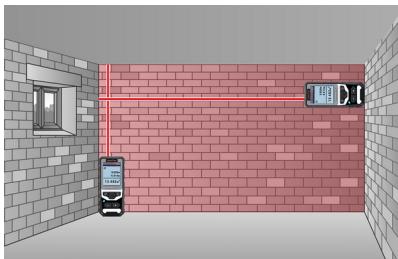

DistanceMaster Plus 100 m

Universal laser rangefinder with angle function and digital connection

This universal laser rangefinder has a long measuring range of 100 metres and is perfect for rapid measurement, addition and subtraction of lengths, areas and volumes. The angle function allows heights and distances to be determined indirectly – perfect for measuring inaccessible locations. The continuous measuring function makes it easier to work in situations where continuous range-finding measurements are required, such as when the target object moves during measurement. The digital spirit level allows the rangefinder to be precisely aligned horizontally and perfectly set up for the measurement. Measured data can be transferred to the measured value log using the digital connection interface. It can store a maximum of 50 entries for optimum recording of results from the project.

- Simple measurement, addition and subtraction of lengths, areas and volumes
- Indirect determination of height in hard to reach locations using angle function (1 + 2 + 3)
- Automatic addition of wall surfaces with the same height, ideal for painting work
- Long measuring range of 100 m
- Continuous measurement with min/max display
- Exact alignment of the measuring instrument through digital spirit level

TECHNICAL DATA