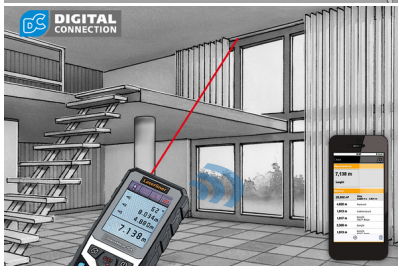

DistanceMaster Plus 100 m

Universal laser rangefinder with angle function and digital connection

This universal laser rangefinder has a long measuring range of 100 metres and is perfect for rapid measurement, addition and subtraction of lengths, areas and volumes. The angle function allows heights and distances to be determined indirectly – perfect for measuring inaccessible locations. The continuous measuring function makes it easier to work in situations where continuous range-finding measurements are required, such as when the target object moves during measurement. The digital spirit level allows the rangefinder to be precisely aligned horizontally and perfectly set up for the measurement. Measured data can be transferred to the measured value log using the digital connection interface. It can store a maximum of 50 entries for optimum recording of results from the project.

- Simple measurement, addition and subtraction of lengths, areas and volumes
- Indirect determination of height in hard to reach locations using angle function (1 + 2 + 3)
- Automatic addition of wall surfaces with the same height, ideal for painting work
- Long measuring range of 100 m
- Continuous measurement with min/max display
- Exact alignment of the measuring instrument through digital spirit level

TECHNICAL DATA