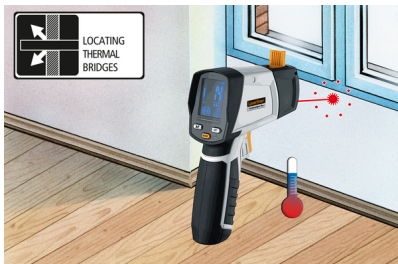

TECHNICAL DATA

Measured Variable	Infrared temperature Humidity Ambient temperature
Mode	Dew point Thermal bridge
Measuring Range Ambient Temperature	-20°C ... 65°C
Accuracy Ambient Temperature	0°C ... 50°C (± 1°C) <0°C and >50°C (± 2.5°C)
Measuring Range Infrared Temperature	-40°C ... 365°C
Accuracy Infrared Temperature	-40°C ... 0°C (± (1°C + 0.1°C/1°C)) 0°C ... 30°C (± 1°C) >30°C (± 2°C or ± 2%, depending on the higher value)
Measuring Range Humidity (Relative)	1% ... 99%
Accuracy (Absolute) Humidity (Relative)	20% ... 80% (± 3%) <20% and >80% (± 5%)
Measurement Range Dewpoint Temperature	-50°C ... 50°C