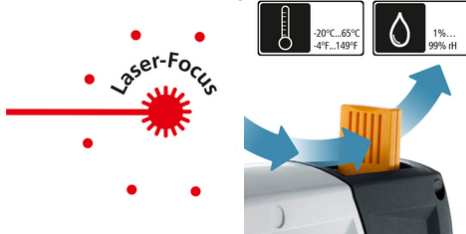

TECHNICAL DATA

Measured Variable	Infrared temperature Humidity Ambient temperature
Mode	Dew point Thermal bridge
Measuring Range Ambient Temperature	-20°C ... 65°C
Accuracy Ambient Temperature	0°C ... 50°C (± 1°C) <0°C and >50°C (± 2.5°C)
Measuring Range Infrared Temperature	-40°C ... 365°C
Accuracy Infrared Temperature	-40°C ... 0°C (± (1°C + 0.1°C/1°C)) 0°C ... 30°C (± 1°C) >30°C (± 2°C or ± 2%, depending on the higher value)
Measuring Range Humidity (Relative)	1% ... 99%
Accuracy (Absolute) Humidity (Relative)	20% ... 80% (± 3%) <20% and >80% (± 5%)
Measurement Range Dewpoint Temperature	-50°C ... 50°C