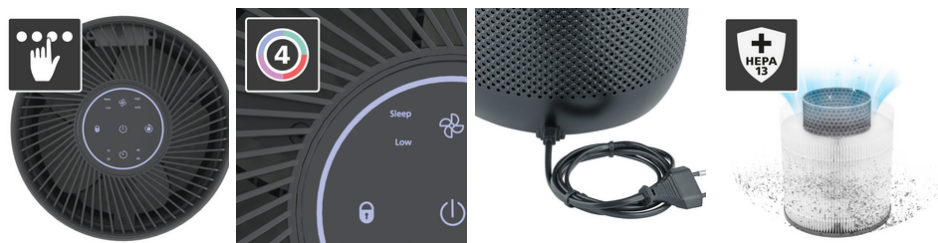

AirBreeze 120

Compact, powerful air purifier with efficient HEPA 13 filter for room sizes up to 30 square metres

This compact, powerful air purifier has an efficient 3-in-1 filter consisting of a pre-filter, an HEPA 13 filter, and an activated carbon filter for healthy indoor air. It is suitable for room sizes up to 30 square metres (in accordance with NRCC-54013-2011 based on a CADR value in accordance with GB/T8801-2015). The device filters out PM 2.5 category fine particulate matter as well as house dust and fine pet hair. It also reduces pollen concentrations and neutralises unpleasant odours.

- Clean and healthy indoor air thanks to cleaning by efficient 3-in-1 filter (pre-filter/HEPA 13 filter/activated carbon filter)
- Suitable for room sizes up to 30 square metres (in accordance with NRCC-54013-2011 based on a CADR value in accordance with GB/T8801-2015)
- Efficient removal of PM 2.5 fine dust particles, house dust and fine pet hair
- Significant reduction in pollen concentrations, perfect for allergy sufferers
- Reliable neutralisation of unpleasant odours
- Clearly visible, four-stage colour display for the PM 2.5 status
- 4 adjustable power levels
- Automatic adjustment of the power level after switching on depending on the PM 2.5 status

TECHNICAL DATA	
Measured Variable	Concentration of particulate matter PM2.5
Features	Automatic operation Fine particulate matter indicator Air purification Sleep mode
Air Purification Performance	CADR – 120m ³ /h
Filter Type	HEPA13 filter Pre-filter Activated carbon filter
Fine Particulate Matter Measuring Range	PM2.5: 0 ... 999 µg/m ³
Fine Particulate Matter Accuracy	PM2.5: 0 ... 100 µg/m ³ (± 15 µg/m ³), 0 ... 500 µg/m ³ (± 15 µg/m ³)
Sensor Type	Particulate Matter
Power Supply	Mains voltage 230V / 50 Hz
Dimensions (W x H x D)	225 mm x 310 mm x 225 mm x #
Weight	2500 g #