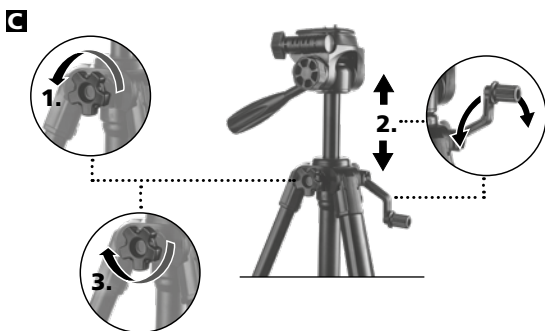

FixPod 155 cm

Laserliner

Laserliner

FixPod 155 cm

E

F

G

FixPod 155 cm

Made in PRC
Rev24W37

Laserliner