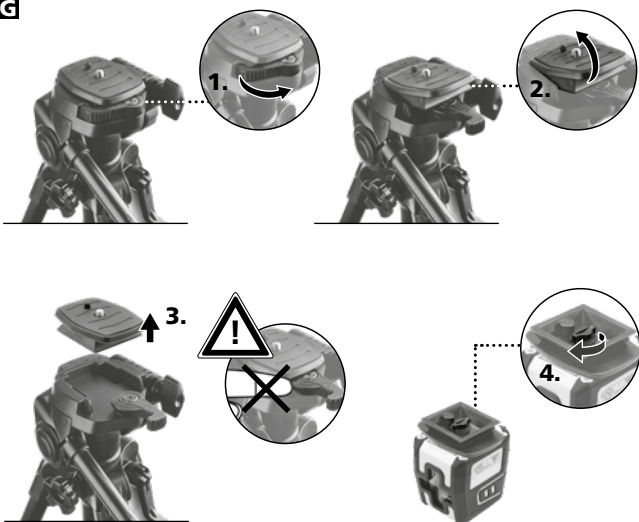

FixPod 155 cm

Laserliner

Laserliner

FixPod 155 cm

E

F

G

FixPod 155 cm

Made in PRC
Rev24W37

Laserliner