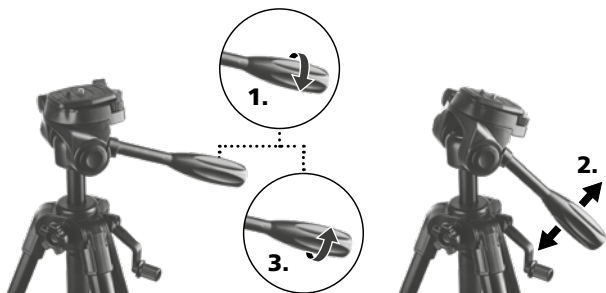

FixPod 155 cm

Laserliner

Laserliner

FixPod 155 cm

E

F

G

FixPod 155 cm

Made in PRC
Rev24W37

Laserliner