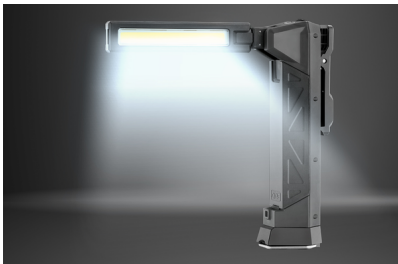

Laserliner

NovaMaster 800

Fold-out torch - head can be rotated through 360° and can swivel by 180°

This powerful, splash-proof torch can be used anywhere, such as when camping or in the workshop. The fold-out head can swivel by 180° and rotate through 360° for optimum illumination of the working area. This device has four different brightness levels - high, boost, medium and low. Magnets and a hook provide a wide range of mounting options. The pocket clip makes it easy to carry around.

TECHNICAL SPECIFICATIONS

PROTECTION CLASS	IP 65
PORTS	USB type C
POWER SOURCE	Li-ion battery pack 3.7V / 2.6Ah

- Highly versatile – head can swivel by 180° and rotate through 360°
- High luminosity of 800 lumens
- 4 different light levels to suit requirements (high, boost, medium and low)
- Attach to metal surfaces with magnets
- Pocket clip makes it easy to carry around
- Removable lithium-ion battery
- Splashproof